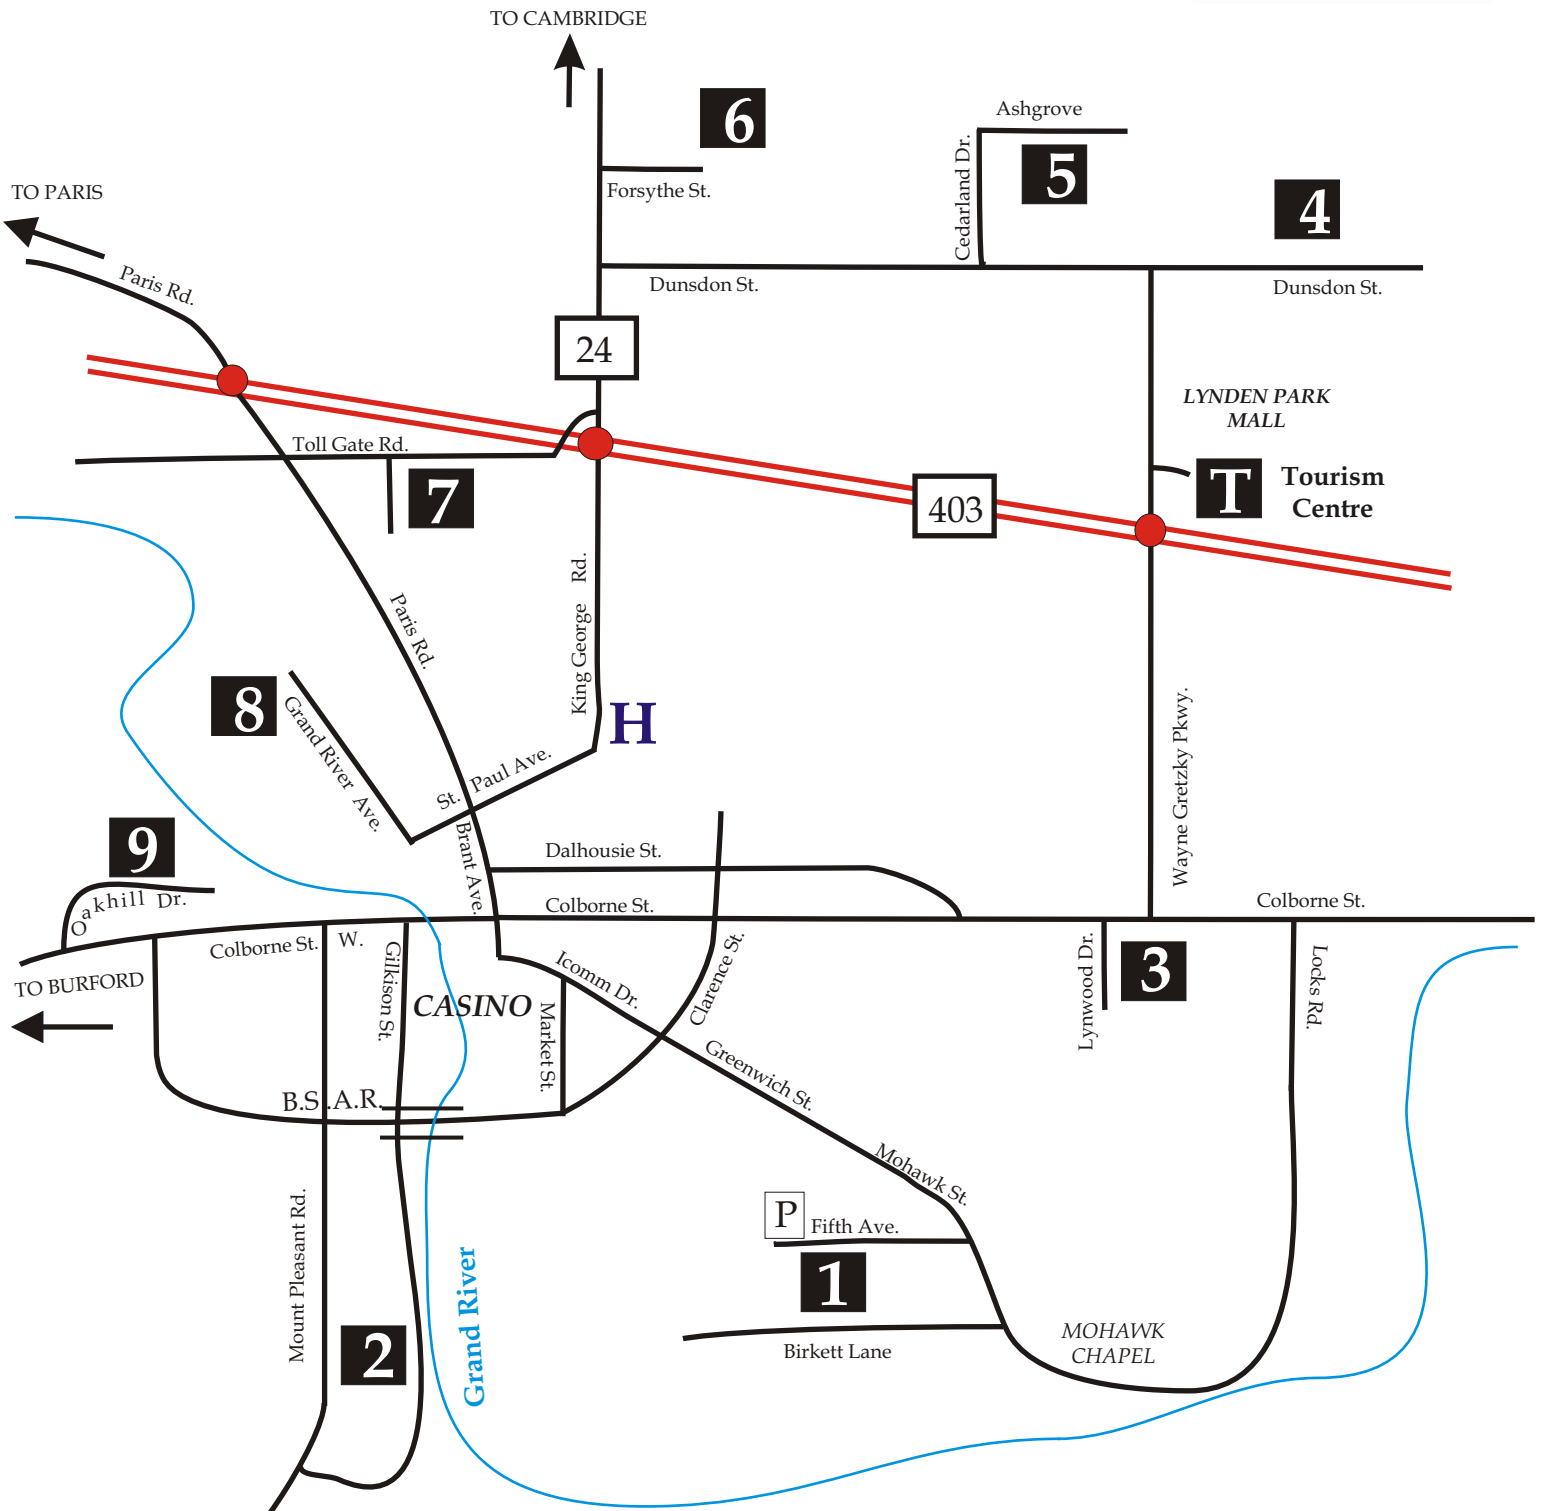

# Map of Brantford Fields

**Field Index**

**P** Parking

- |                 |                     |                          |
|-----------------|---------------------|--------------------------|
| 1 - John Wright | 4 - Jaycees Park    | 7 - Spring Gardens Park  |
| 2 - Lion's Park | 5 - Cedarland Park  | 8 - Waterworks Park      |
| 3 - Mohawk Park | 6 - Greenbrier Park | 9 - D'Aubigny Creek Park |

### **1 - John Wright**

Wayne Gretzky Parkway South  
East on Colborne Street  
Right on Locks Road  
Follow to Fifth Avenue  
Turn Left  
Field is on left

#### **From Brantford:**

Follow Colborne Street West past Rest Acres Road  
This becomes Hwy 53 - then King Street West in Burford  
Turn left on Potter Drive

### **8 - Waterworks Park**

South on King George Road  
Turns into St. Paul Avenue  
Turn right onto Grand River Ave.  
Go past Water Treatment Plant  
Field in on left (turn at Transit station)