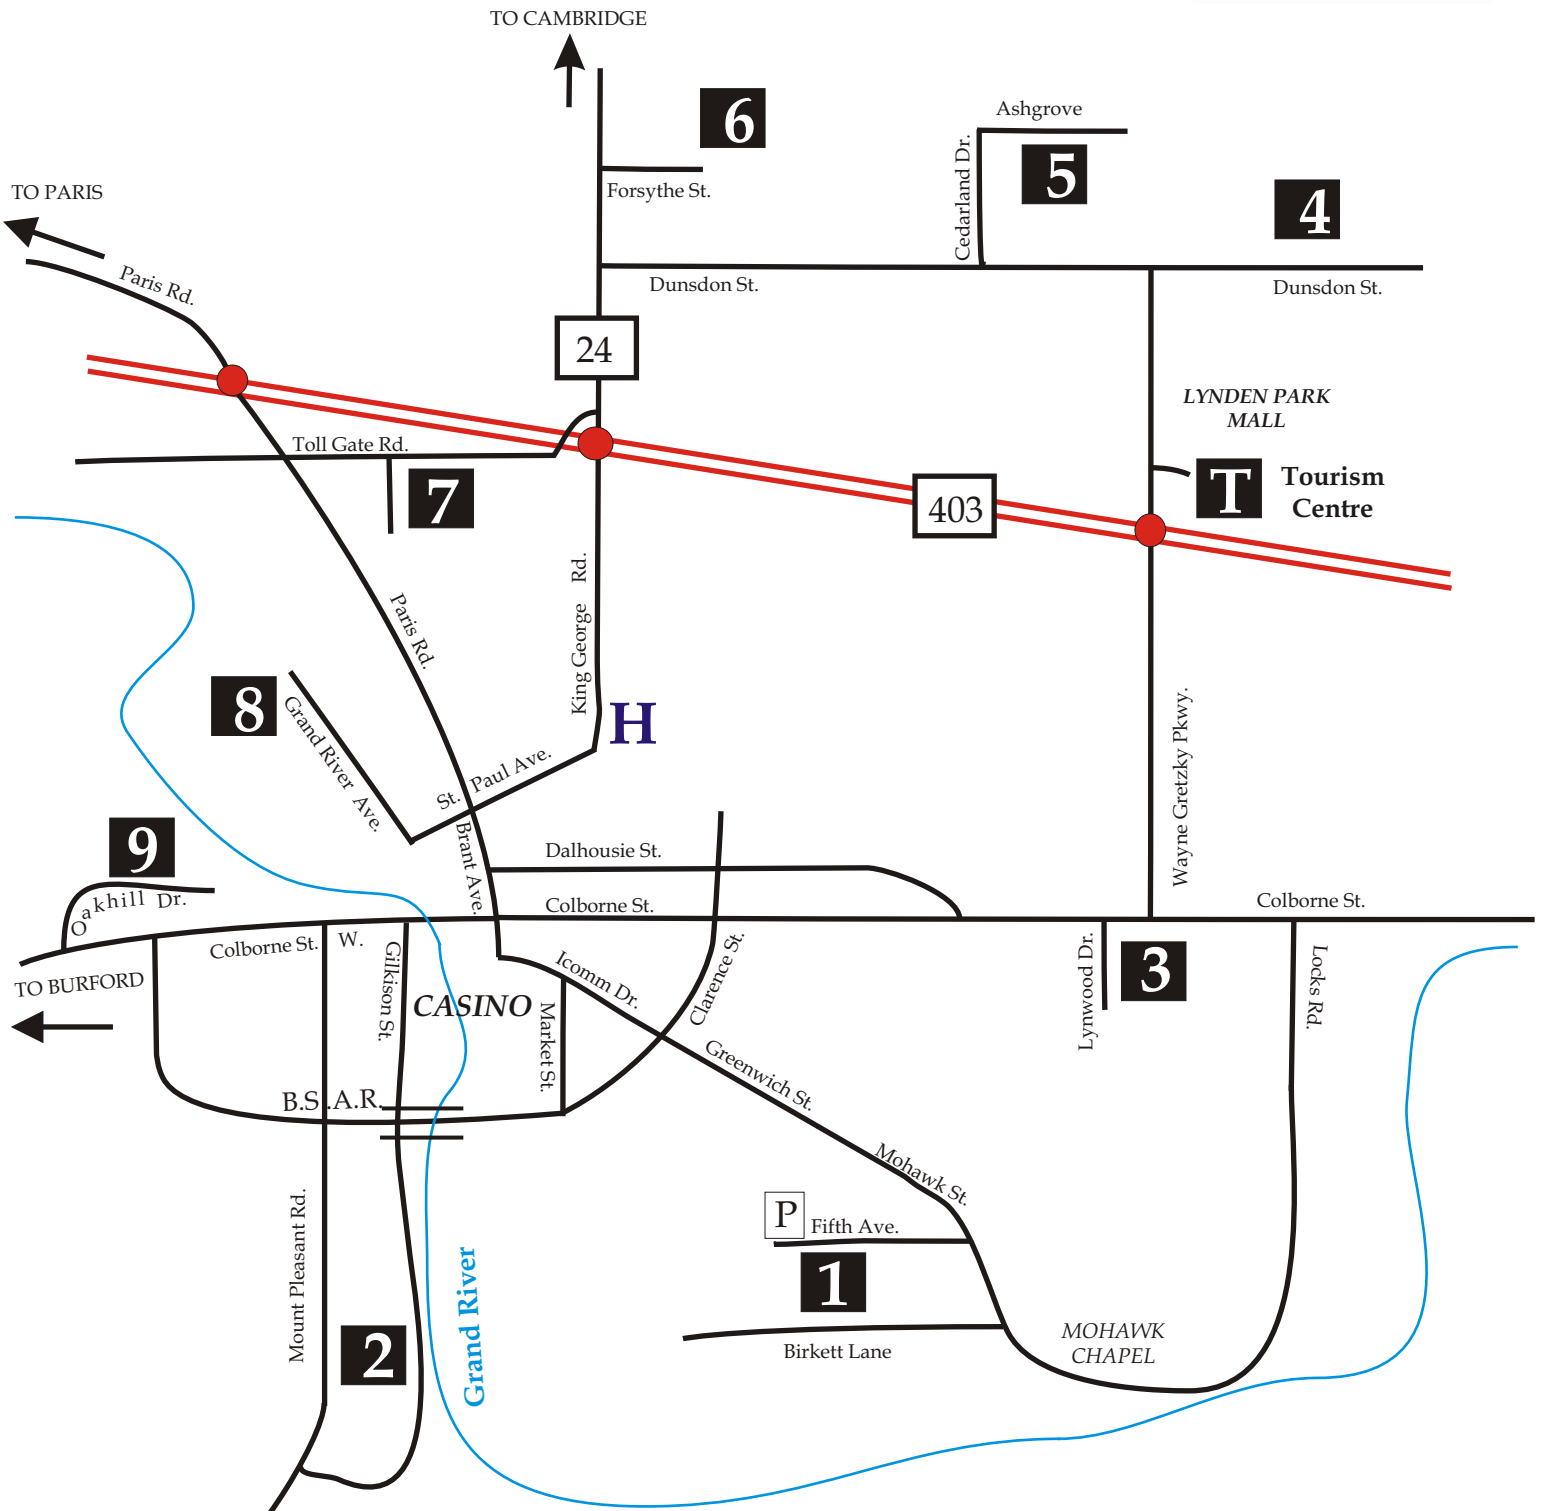

Map of Brantford Fields

Field Index		
1 - John Wright	4 - Jaycees Park	7 - Spring Gardens Park
2 - Lion's Park	5 - Cedarland Park	8 - Waterworks Park
3 - Mohawk Park	6 - Greenbrier Park	9 - D'Aubigny Creek Park

Detailed directions to all fields on next page

Brantford Fields

1 - John Wright

Wayne Gretzky Parkway South
East on Colborne Street
Right on Locks Road
Follow to Fifth Avenue
Turn Left
Field is on left

2 - Lion's Park

4 - Jaycees Park

North on Wayne Gretzky Parkway
Turn right on Dunsdon Street
Field is on left

Burford Fields

Burford Arena and Community Centre

From Brantford:

Follow Colborne Street West past Rest Acres Road
This becomes Hwy 53 - then King Street West in Burford
Turn left on Potter Drive

7 - Spring Gardens Park

King George Road
Just north of 403 Highway
Turn west on Tollgate Road
Turn left on Dogwood Drive
Field is on left

8 - Waterworks Park

South on King George Road
Turns into St. Paul Avenue
Turn right onto Grand River Ave.
Go past Water Treatment Plant
Field in on left (turn at Transit station)