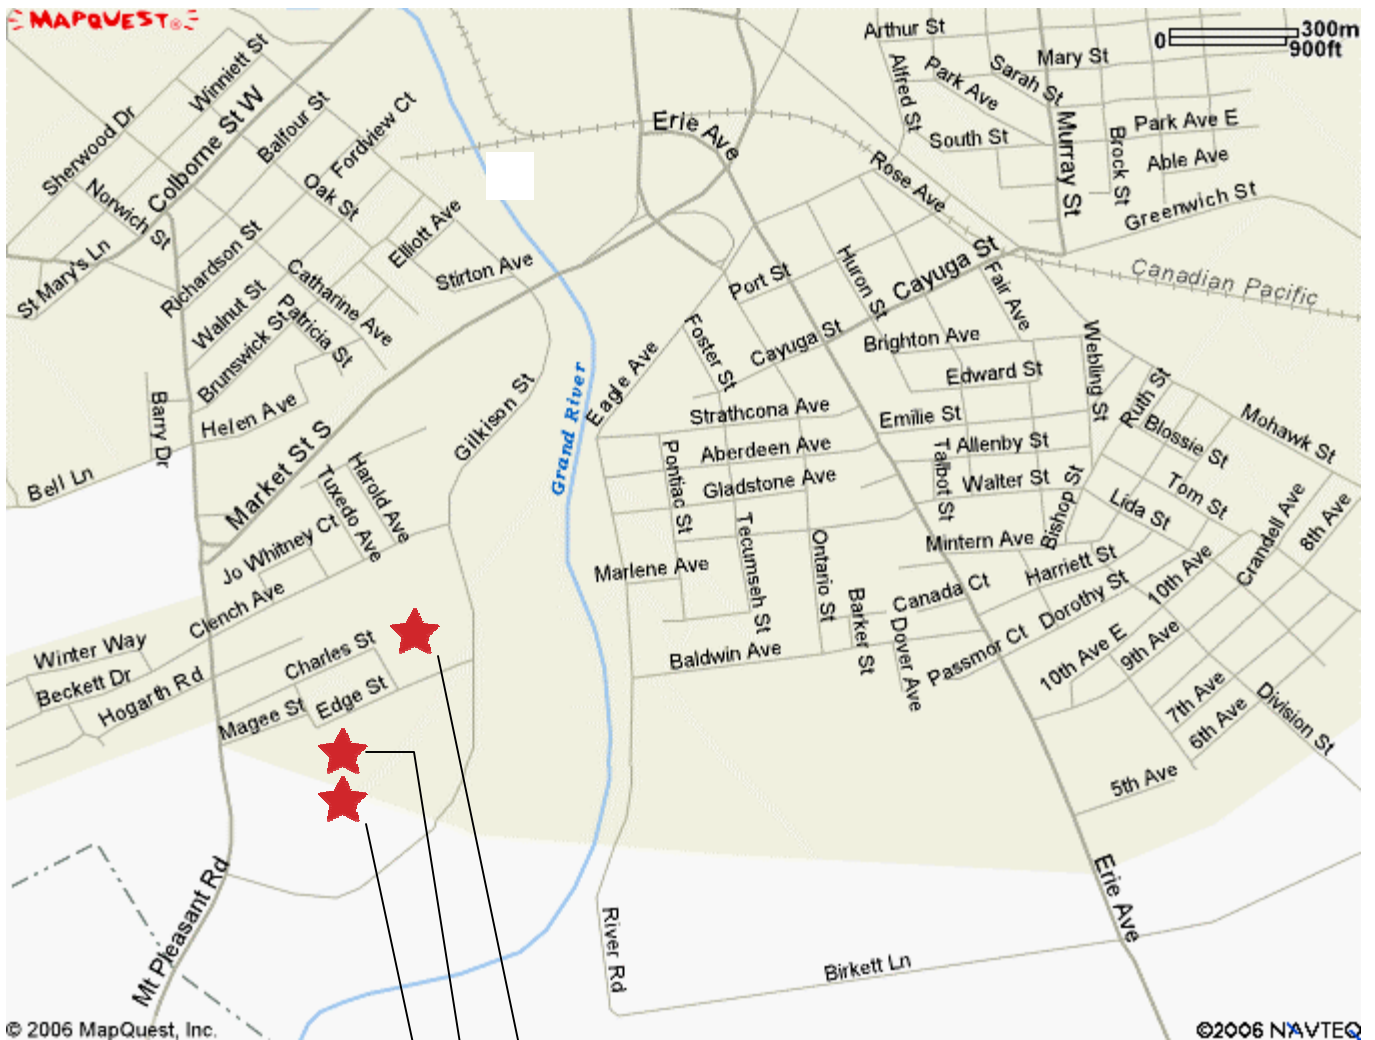

## Directions to Lions' Park Fields 1, 2, 3

1. Exit the 403 at Paris Road South (aka Brant Ave)
2. Continue SOUTH to Colborne St. (just past the Armories) turn right
3. Cross the Lorne Bridge (over the river) and continue on Colborne St. West.
4. Turn left onto Gilkison St. (1st light)
5. Lions' Park is about 1 km down off Gilkison St

Lions' Park is off Gilkison St..

Field 1  
Field 2  
Field 3